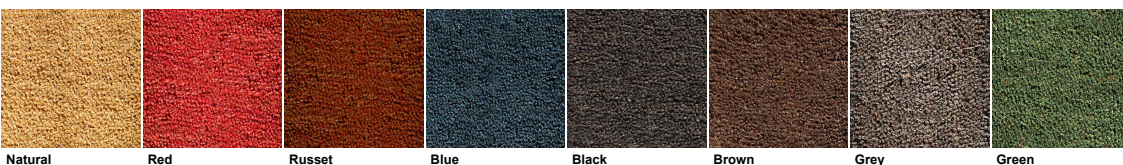

<b>Product:</b>	<b>Coir-Mat</b>	<b>Pile Material:</b>	100% Natural Brush Coir
<b>Category:</b>	Fitted Entrance System	<b>Backing Material:</b>	Polyvinyl Chloride (PVC)
<b>Sub-Category:</b>	Fitted Mat	<b>Standard Widths:</b>	100cm 200cm
<b>Typical Applications:</b>	Entrances Entrance Wells Corporate Identity Suitable for Outdoor Use	<b>Maximum Lengths:</b>	800cm
<b>Total Height - Natural:</b>	14mm 17mm 30mm	<b>Maximum Design Area:</b>	180 x 400cm
<b>Total Height - Colours</b>	~17mm	<b>Oversized Mats:</b>	Larger mats are available but will require joins
		<b>Borders:</b>	Optional Ramped Rubber Edging
		<b>Origin:</b>	Made In Europe

For all mats, we reserve the right of a production-related tolerance of +/- 3% in size. Colours are subject to commercial tolerance.