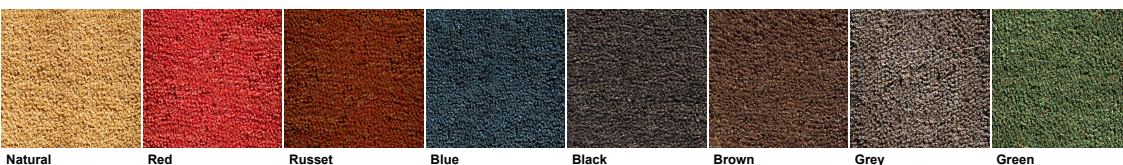

Product:	Coir-Mat	Pile Material:	100% Natural Brush Coir
Category:	Fitted Entrance System	Backing Material:	Polyvinyl Chloride (PVC)
Sub-Category:	Fitted Mat	Standard Widths:	100cm 200cm
Typical Applications:	Entrances Entrance Wells Corporate Identity	Maximum Lengths:	800cm
Total Height - Natural:	14mm 17mm 30mm	Maximum Design Area:	180 x 400cm
Total Height - Colours	~17mm	Oversized Mats:	Larger mats are available but will require joins
		Borders:	Optional Ramped Rubber Edging
		Origin:	Made In Europe

Natural Red Russet Blue Black Brown Grey Green

For all mats, we reserve the right of a production-related tolerance of +/- 3% in size. Colours are subject to commercial tolerance.