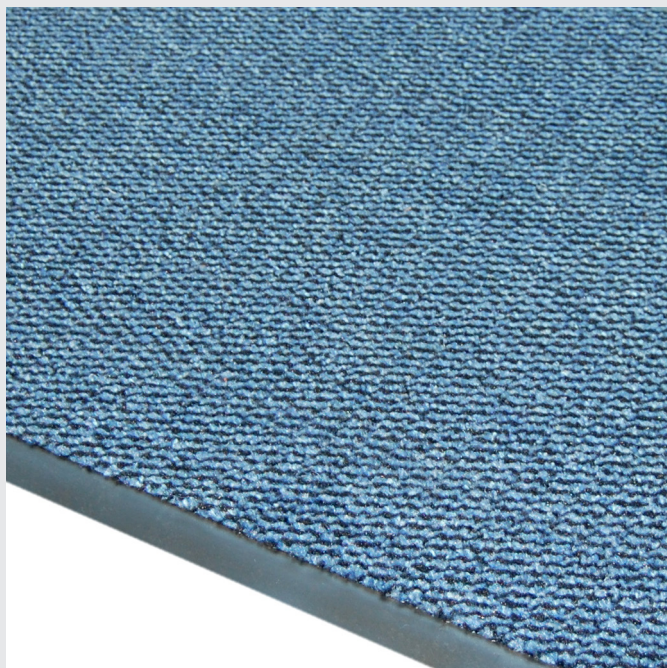

Indoor

Moss-Mat

KLEEN-TEX COMMERCIAL PRODUCT RANGE | STANDARD ENTRANCE MATS

Blue

Brown

Grey

Red