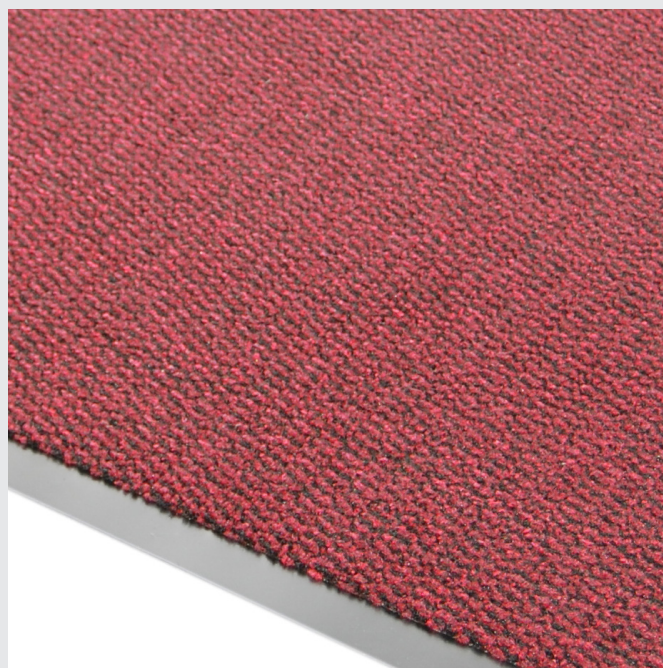

Indoor

Moss-Mat

KLEEN-TEX COMMERCIAL PRODUCT RANGE | STANDARD ENTRANCE MATS

Blue

Brown

Grey

Red