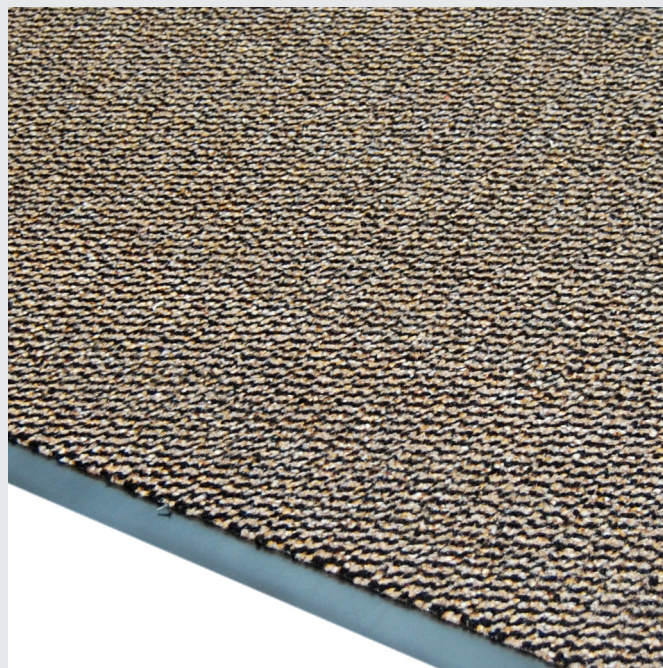

Indoor

Moss-Mat

KLEEN-TEX COMMERCIAL PRODUCT RANGE | STANDARD ENTRANCE MATS

Blue

Brown

Grey

Red