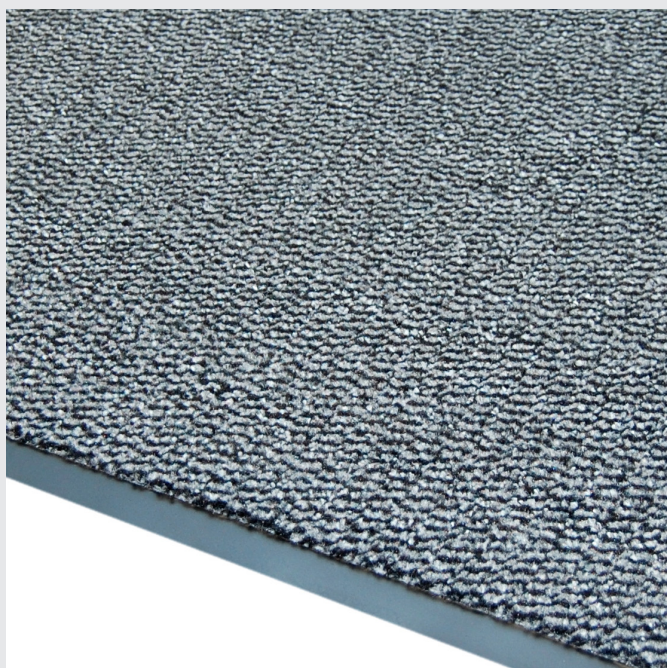

Indoor

Moss-Mat

KLEEN-TEX COMMERCIAL PRODUCT RANGE | STANDARD ENTRANCE MATS

Blue

Brown

Grey

Red