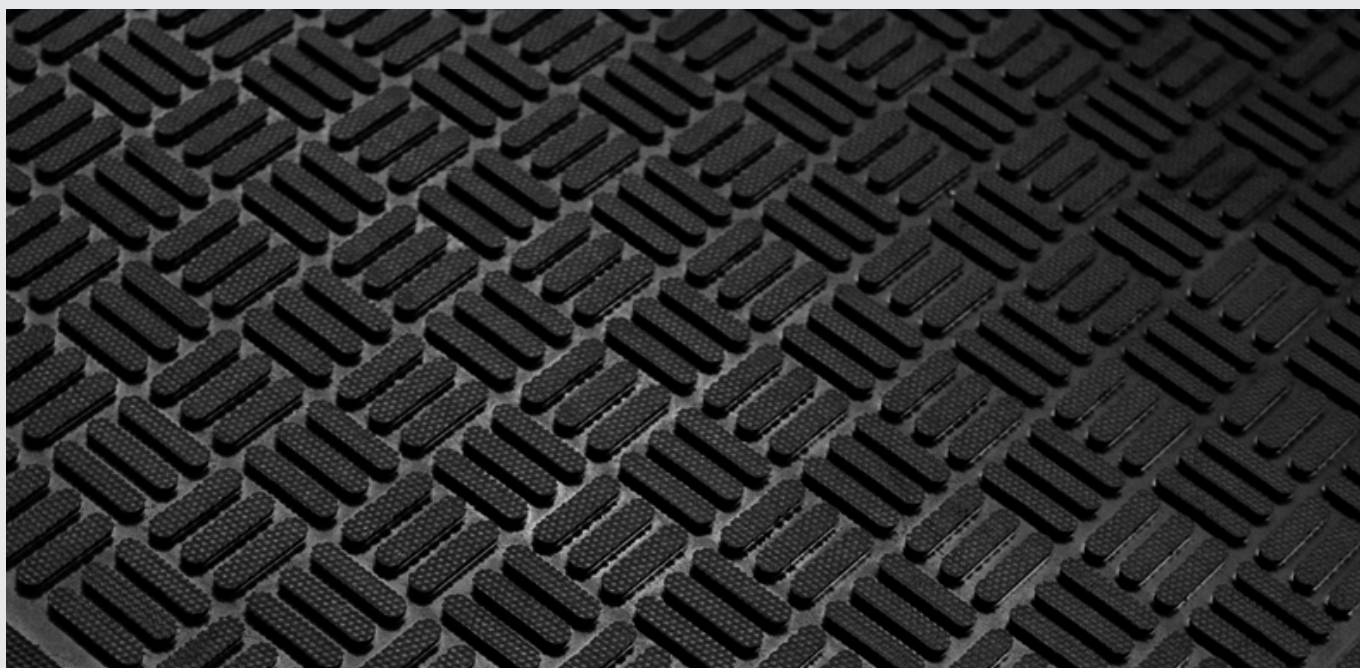

# Kleen-Scrape

KLEEN-TEX COMMERCIAL PRODUCT RANGE | STANDARD ENTRANCE MATS

Ribbed

Chequerboard