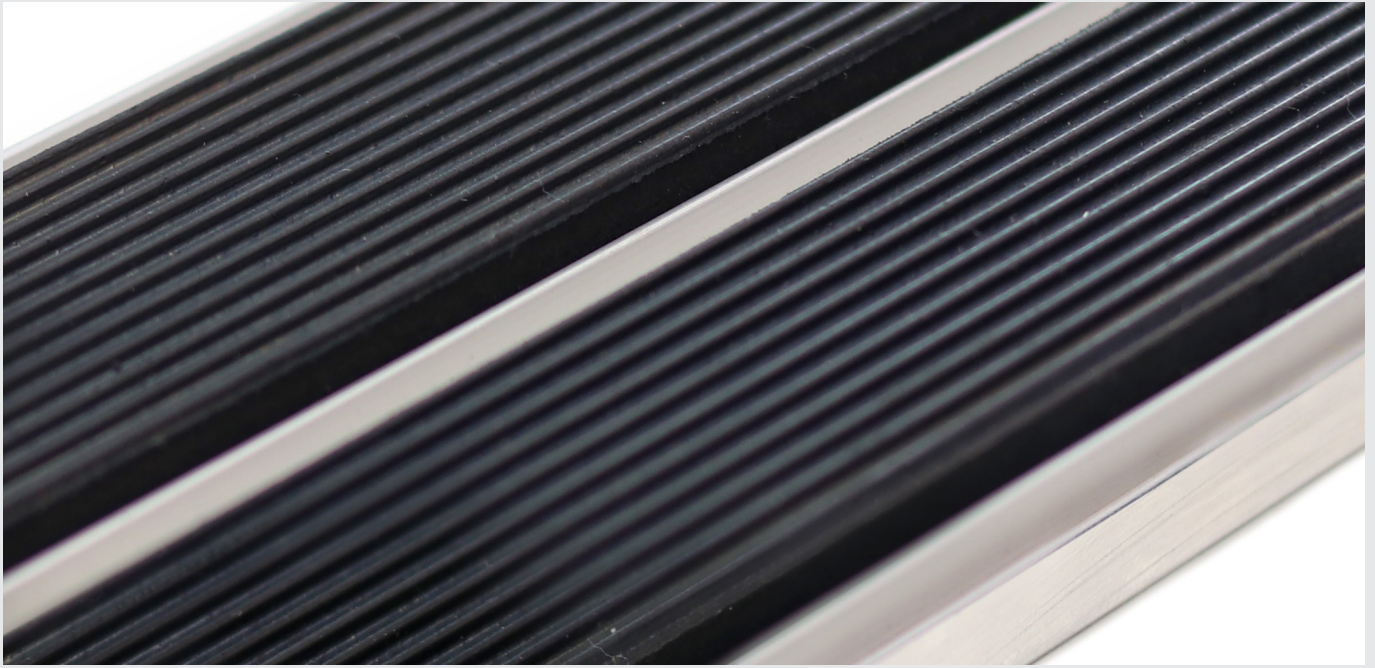

Grid System

Kleen-Fit Guard DC005

Ribbed Rubber Infill

KLEEN-TEX COMMERCIAL PRODUCT RANGE | FITTED ENTRANCE SYSTEMS

Black