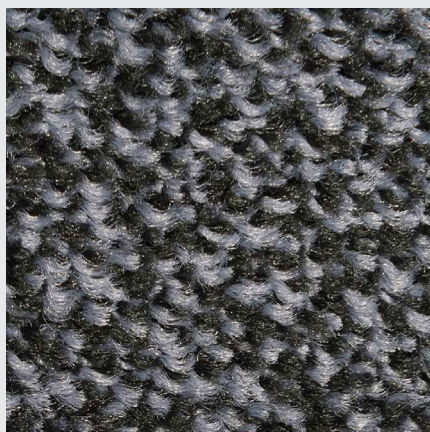

Indoor

Iron-Horse

KLEEN-TEX COMMERCIAL PRODUCT RANGE | STANDARD ENTRANCE MATS

Black Mink

DF 675

Black Brown

DF 000

Black Cedar

DF 676

Black Steel

DF 681

Black Pearl

DF 646

Granite

DF 647

Black Blue

DF 711

Black Scarlet

DF 652

Midnight Grey

DF 648

Only Black Pearl, Black Steel, Black Cedar, Granite and Midnight Grey are available in 200cm widths.
For all mats we reserve the right of production-related tolerance of +/- 3% in size. Colours are subject to commercial tolerance.