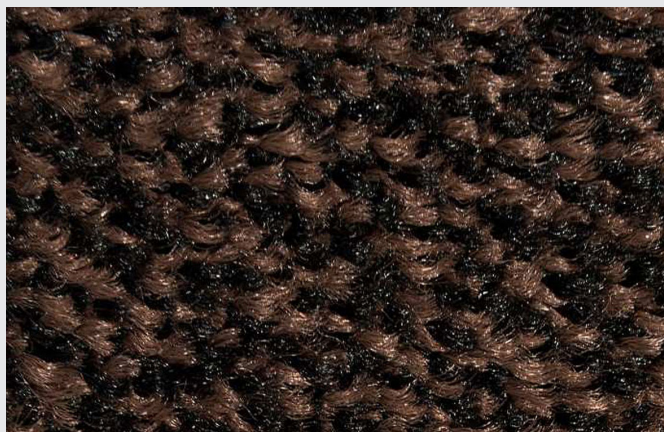

Indoor

Iron-Horse Light

KLEEN-TEX COMMERCIAL PRODUCT RANGE | STANDARD ENTRANCE MATS

Black Brown

DF 000

Granite

DF 647

Midnight Grey

DF 648

Black Mink

DF 675

Black Steel

DF 681