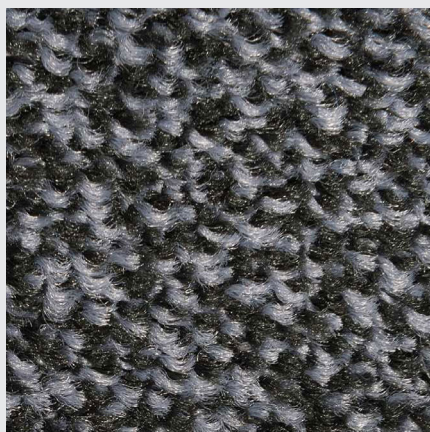

Indoor

Iron-Horse Eco

KLEEN-TEX COMMERCIAL PRODUCT RANGE | STANDARD ENTRANCE MATS

Black Mink

DF 675

Black Brown

DF 000

Black Cedar

DF 676

Black Steel

DF 681

Black Pearl

DF 646

Granite

DF 647

Black Blue

DF 711

Black Scarlet

DF 652

Midnight Grey

DF 648

Only Black Pearl, Black Steel, Black Cedar, Granite and Midnight Grey are available in 200cm widths.
For all mats we reserve the right of production-related tolerance of +/- 3% in size. Colours are subject to commercial tolerance.