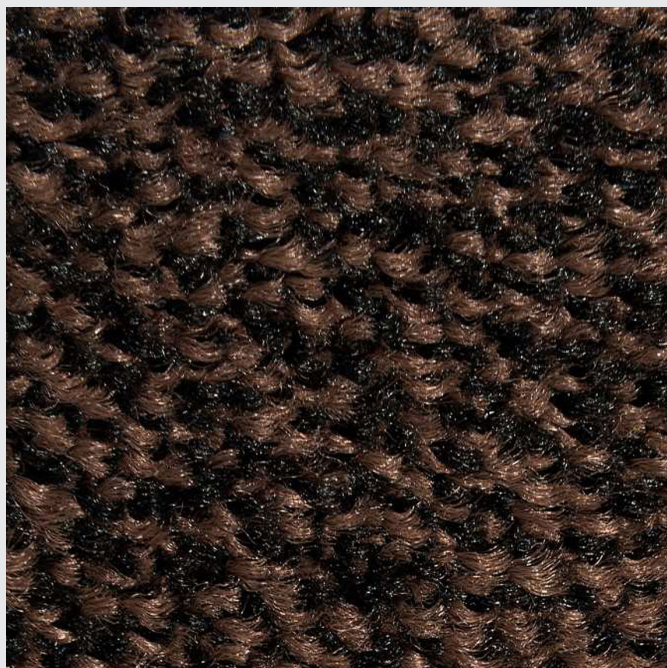

# Entrance

KLEEN-TEX COMMERCIAL PRODUCT RANGE | STANDARD ENTRANCE MATS

Black Brown

DF 000

Granite

DF 647

Midnight Grey

DF 648