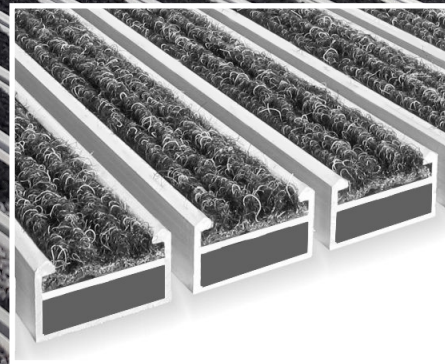

Grid System

## Welcome guests with a clean and stylish entrance

A highly durable tread surface mounted within an aluminium frame. The abrasion and compression resistant fiber fill will absorb any moisture, keeping your floors clean and dry. Kleen-Fit System Brush is designed for indoor use only.