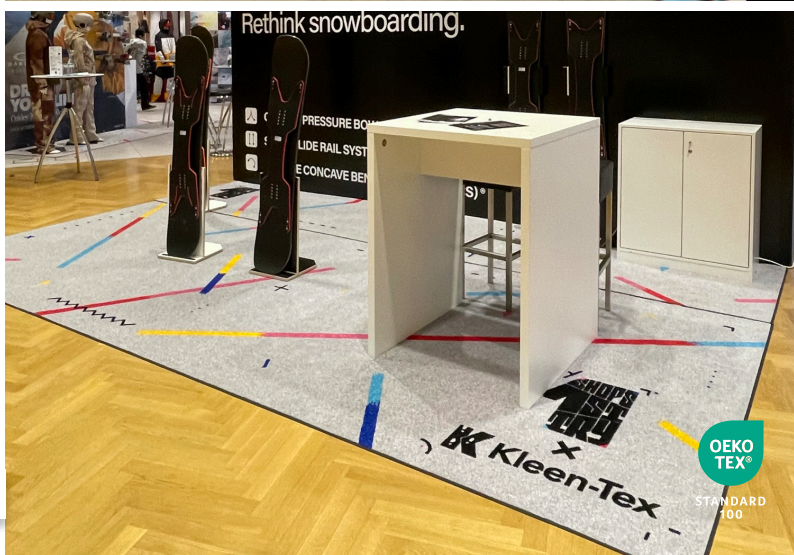

## Jet-Print Light

Create enchanting advertisements with these printed dirt catching mats

OEKO  
TEX®

STANDARD  
100

## Create enchanting advertisements with these printed dirt catching mats

These mats are printed using exactly the same process as Jet-Print, but the pile and rubber have been slightly reduced to make the mat lighter to handle and more economical to purchase, whilst still offering great print quality.