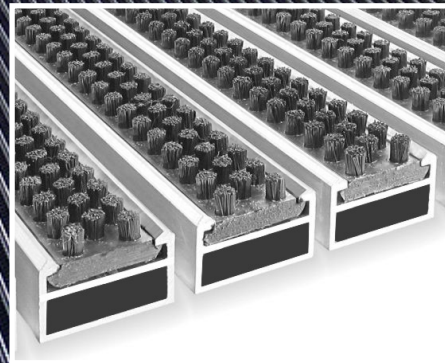

Grid System

Kleen-Fit System Scrub

Highly effective scrubbing fibres

Highly effective scrubbing fibres

Strong bristles actively scrape debris from passing foot traffic. This fill is also resistant to moisture, corrosion and varying temperature extremes. Use indoor or outdoor.

Why Choose System Scrub?	Technical Details	Specification
<ul style="list-style-type: none"> » Entry level entrance system solution » Extremely hard wearing » Designed for busy entrances » Perfect for high traffic areas » Resistant to humidity, corrosion and heat » Bespoke manufacturing to specification » 3 years Manufacturers Guarantee » Made in Europe 	<p>Materials</p> <ul style="list-style-type: none"> » Rigid polypropylene tufts » Aluminium with stainless steel wire <p>Applications</p> <ul style="list-style-type: none"> » Shopping centres » Public buildings » Offices » Leisure facilities » Hospitals <p>Certifications</p> <ul style="list-style-type: none"> » ITB NJ-5/KR/1106/09 » 48/09/BB91133001 » DIN 51130:2014-02:R13 » 10/11/BB91104001 » Cfl-s11 	<p>Height</p> <ul style="list-style-type: none"> » Low Profile - 12 mm » Medium Profile - 17 mm » High Profile - 22 mm <p>Widths</p> <ul style="list-style-type: none"> » No maximum width <p>Length</p> <ul style="list-style-type: none"> » Modular - no maximum length