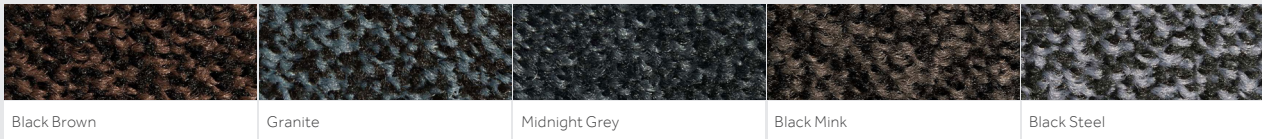

Indoor

Entrance

Reduces dirt and moisture entering your busy premises!

Reduces dirt and moisture entering your busy premises!

An extremely durable nylon mat for optimal dirt absorption in highly frequented areas. Entrance mats are perfectly suited for the busiest areas due to their high dirt absorption rate and slip-resistant rubber backing.

Why Choose Entrance?	Technical Details	Specification
<ul style="list-style-type: none"> » High dirt and moisture absorption » Durable nylon surface » Made with recycled rubber content » Slip-resistant rubber backing » Lightfast and colour fade resistant » Suitable for underfloor heating » 2 years Manufacturers Guarantee » Made in Europe 	<p>Materials</p> <ul style="list-style-type: none"> » 100% high-twist nylon polyamide 6 surface » 100% nitrile rubber backing (15% recycled rubber content) <p>Applications</p> <ul style="list-style-type: none"> » Entrances » Receptions » Corridors » Elevators <p>Certifications</p> <ul style="list-style-type: none"> » EN 13501-1 / CfI-s1 » NFSI High-Traction <p>Absorption:</p> <ul style="list-style-type: none"> » Dirt absorption: 800 g/m² » Moisture absorption: 3-4 l/m² 	<p>Height</p> <ul style="list-style-type: none"> » Approx. 11-12 mm <p>Weight</p> <ul style="list-style-type: none"> » 2.2 kg/m² <p>Standard Sizes</p> <ul style="list-style-type: none"> » 60 x 85 cm » 85 x 150 cm » 115 x 175 cm