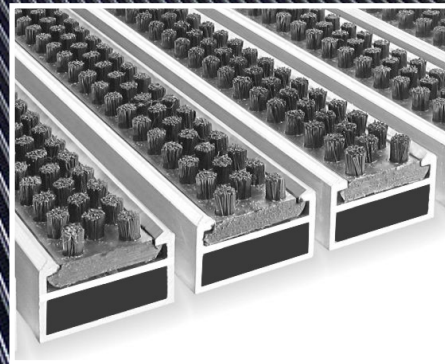

Grid System

Kleen-Fit System Scrub

Highly effective scrubbing fibres

Highly effective scrubbing fibres

Strong bristles actively scrape debris from passing foot traffic. This fill is also resistant to moisture, corrosion and varying temperature extremes. Use indoor or outdoor.

Why Choose System Scrub?	Technical Details	Specification
<ul style="list-style-type: none"> » Entry level entrance system solution » Extremely hard wearing » Designed for busy entrances » Perfect for high traffic areas » Resistant to humidity, corrosion and heat » Bespoke manufacturing to specification » 3 years Manufacturers Guarantee » Made in Europe 	<p>Materials</p> <ul style="list-style-type: none"> » Rigid polypropylene tufts » Aluminium with stainless steel wire <p>Applications</p> <ul style="list-style-type: none"> » Shopping centres » Public buildings » Offices » Leisure facilities » Hospitals <p>Certifications</p> <ul style="list-style-type: none"> » ITB NJ-5/KR/1106/09 » 48/09/BB91133001 » DIN 51130:2014-02:R13 » 10/11/BB91104001 » Cfl-s11 	<p>Height</p> <ul style="list-style-type: none"> » Low Profile - 12 mm » Medium Profile - 17 mm » High Profile - 22 mm <p>Widths</p> <ul style="list-style-type: none"> » No maximum width <p>Length</p> <ul style="list-style-type: none"> » Modular - no maximum length