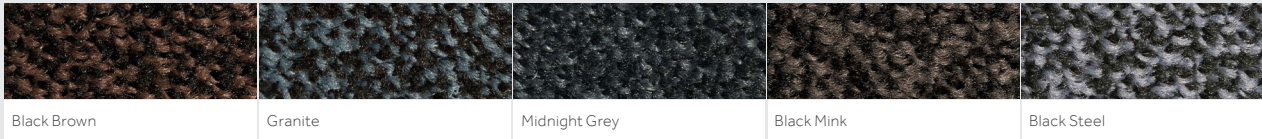

Stop dirt and moisture being tracked into your building with cost effective professional mats

The perfect entrance mat for busy businesses and public buildings. Now available with a slimline backing to give you a more cost effective solution with all the benefits of our best-selling Iron-Horse.

Why Choose Iron-Horse Light?	Technical Details	Specification
» Entry level professional entrance mat » High dirt and moisture absorption » Washable up to 40°C » Slip-resistant rubber backing » Lightfast and colour fade resistant » Suitable for underfloor heating » 2 years Manufacturers Guarantee » Made in Europe	Materials » 100% high-twist nylon polyamide 6 surface » 100% nitrile rubber backing Applications » Entrances » Corridors » Receptions » Elevators Absorption: » Dirt absorption: 800 g/m² » Moisture absorption: 3-4 l/m²	Height Weight » Approx. 11-12 mm » 1.8 kg/m² Standard Sizes » 60 x 85 cm » 85 x 120 cm » 85 x 150 cm » 115 x 175 cm

For more information, please contact our Customer Service Team:

T: +43 53 72 61 3 80

E: info@kleen-tex.eu