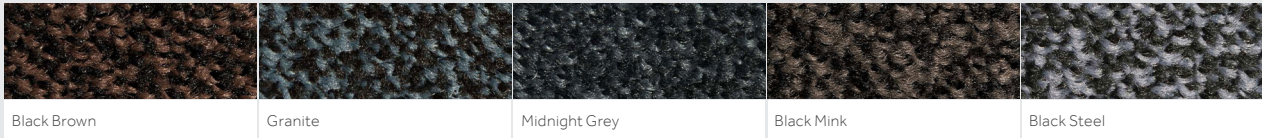

Indoor

Entrance

Reduces dirt and moisture entering your busy premises!

Reduces dirt and moisture entering your busy premises!

An extremely durable nylon mat for optimal dirt absorption in highly frequented areas. Entrance mats are perfectly suited for the busiest areas due to their high dirt absorption rate and slip-resistant rubber backing.

Why Choose Entrance?	Technical Details	Specification
<ul style="list-style-type: none"> » High dirt and moisture absorption » Durable nylon surface » Made with recycled rubber content » Slip-resistant rubber backing » Lightfast and colour fade resistant » Suitable for underfloor heating » 2 years Manufacturers Guarantee » Made in Europe 	<p>Materials</p> <ul style="list-style-type: none"> » 100% high-twist nylon polyamide 6 surface » 100% nitrile rubber backing (15% recycled rubber content) <p>Applications</p> <ul style="list-style-type: none"> » Entrances » Receptions » Corridors » Elevators <p>Certifications</p> <ul style="list-style-type: none"> » EN 13501-1 / CfI-s1 » NFSI High-Traction <p>Absorption:</p> <ul style="list-style-type: none"> » Dirt absorption: 800 g/m² » Moisture absorption: 3-4 l/m² 	<p>Height</p> <ul style="list-style-type: none"> » Approx. 11-12 mm <p>Weight</p> <ul style="list-style-type: none"> » 2.2 kg/m² <p>Standard Sizes</p> <ul style="list-style-type: none"> » 60 x 85 cm » 85 x 150 cm » 115 x 175 cm