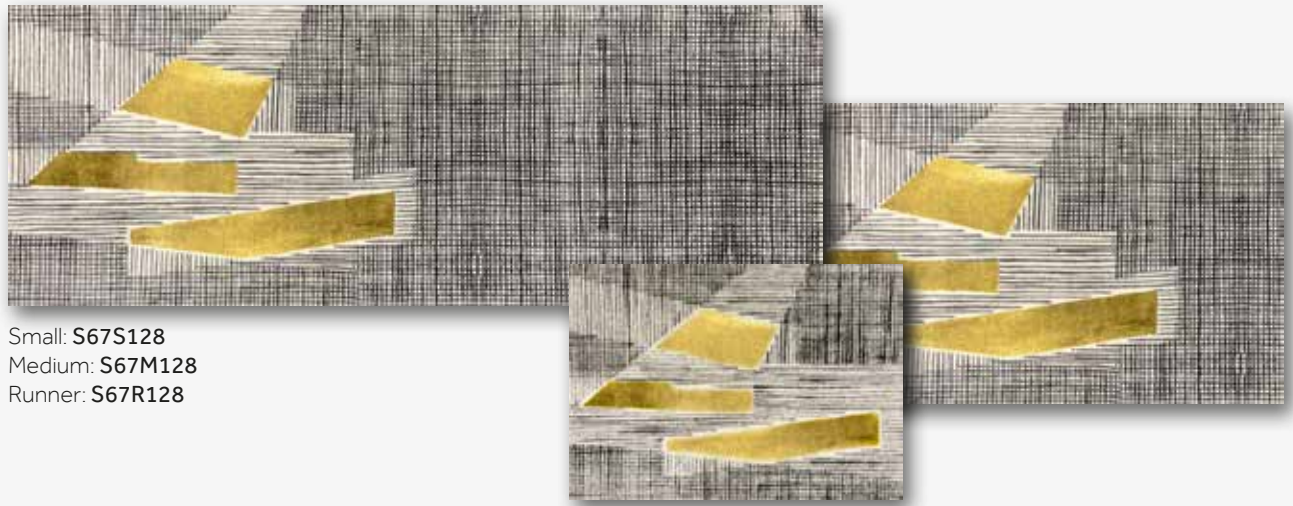

wash+dry

UNCOMMON BLACK

Black has withstood the test of time. The color defines classic design and for a good reason. It's bold, it's revitalizing, and it has the power to steer our mood while adding a sense of elegance.

Small 20 x 27.5 in
Medium 27.5 x 47 in
Runner 27.5 x 75 in

Alloy

Small: **S67S128**
Medium: **S67M128**
Runner: **S67R128**