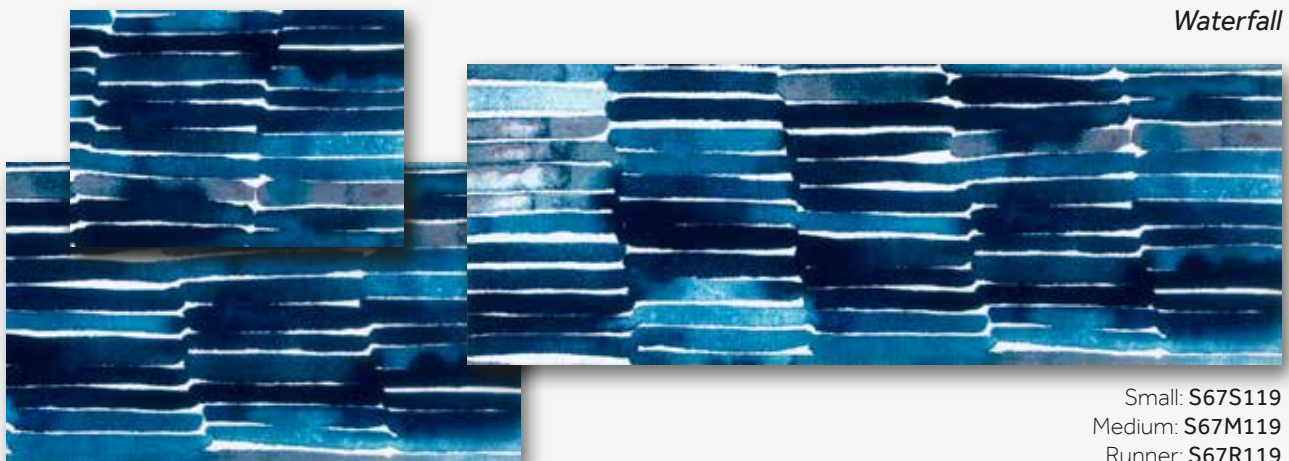

Small 20 x 27.5 in
Medium 27.5 x 47 in
Runner 27.5 x 75 in

Seaside Small

Seaside

Small: S67S125
Medium: S67M125
Runner: S67R125

Linen

Small: S67S121
Medium: S67M121
Runner: S67R121

Waterfall

Small: S67S119
Medium: S67M119
Runner: S67R119