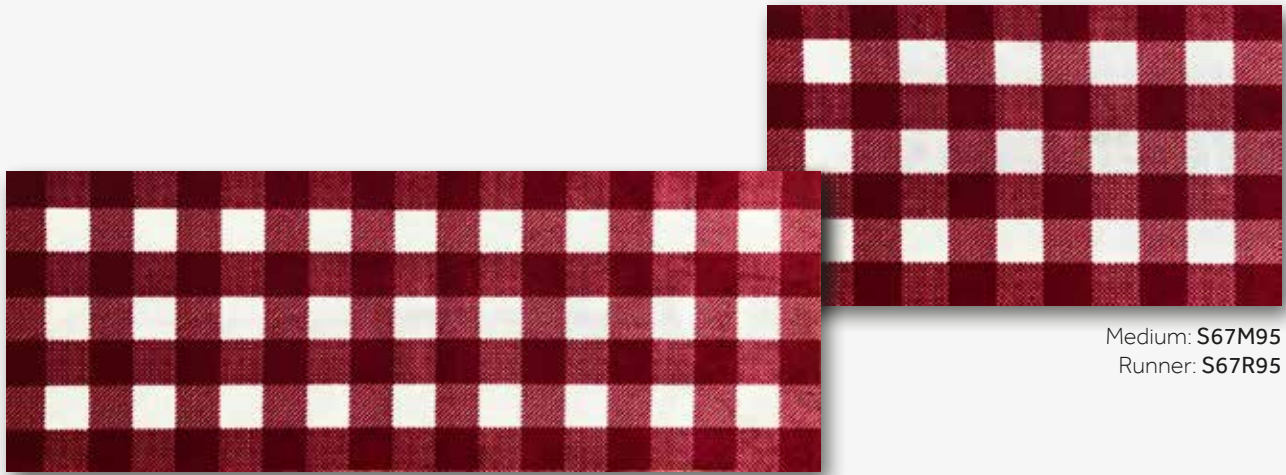

Noel

Small: **S67S101**
Medium: **S67M101**
Runner: **S67R101**

Ruby

Small: **S67S99**
Medium: **S67M99**
Runner: **S67R99**

Gingham Red

Medium: S67M95
Runner: S67R95

Patchwork

Medium: S67M82
Runner: S67R82