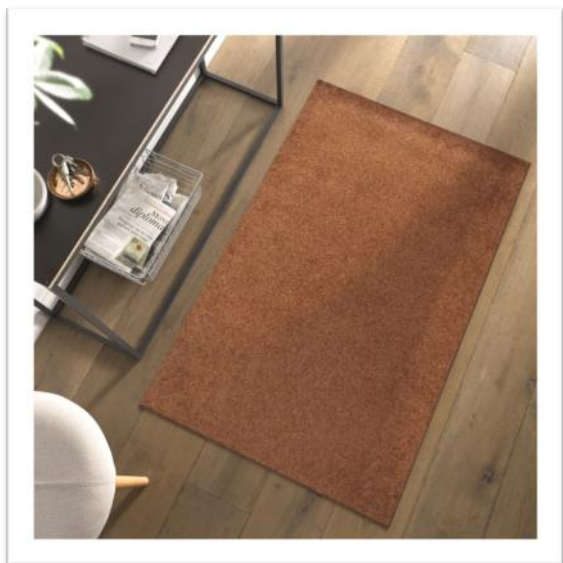

Espresso Brown

Small: S67S123 Medium: S67M123

The Classic Solids Collection offers all the great features as our other Designer Mats: skid-resistant, low profile, no ripples, washable and dryable. They look great all throughout a home!