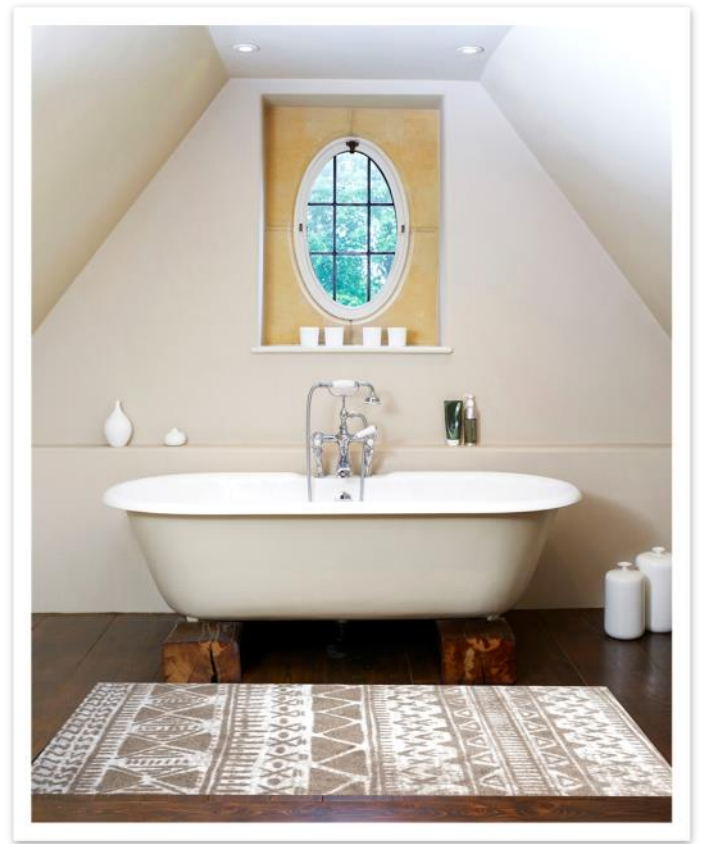

1-888-701-6767 • www.studio67mats.com

Explorer

Explore a world of exciting blues, earth grounding taupe, and a color pop of fun.

Taos

New

Small: S67S113 Medium: S67M113 Runner: S67R113

Hex Blue

Best Seller