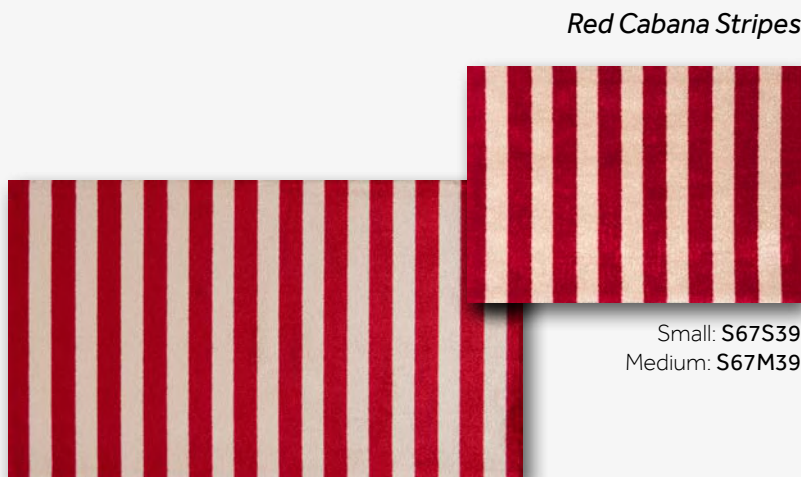

Red Cabana Stripes

Small: S67S39
Medium: S67M39