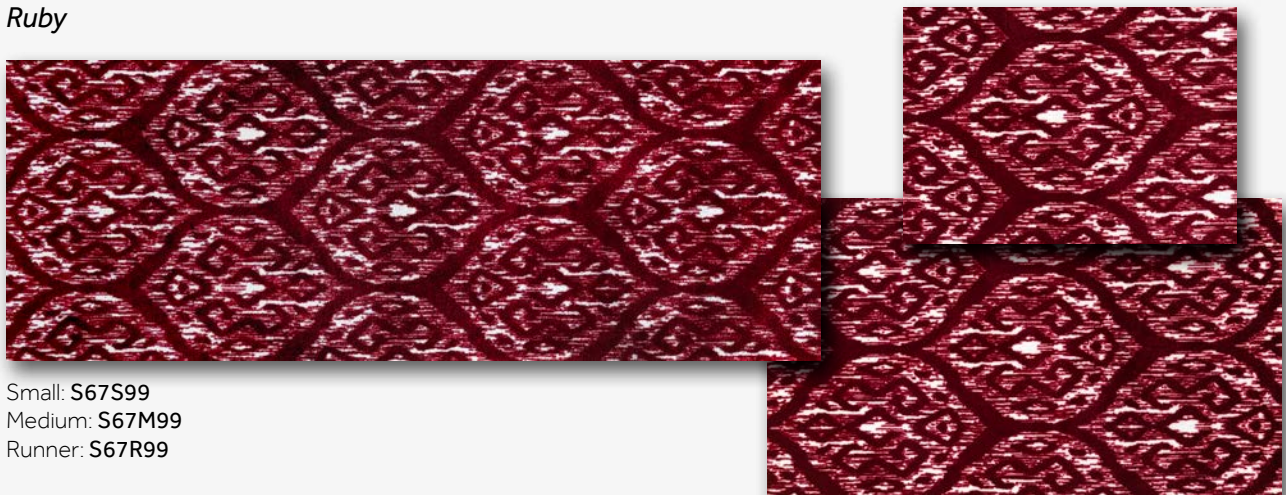

Ruby

Small: **S67S99**
Medium: **S67M99**
Runner: **S67R99**