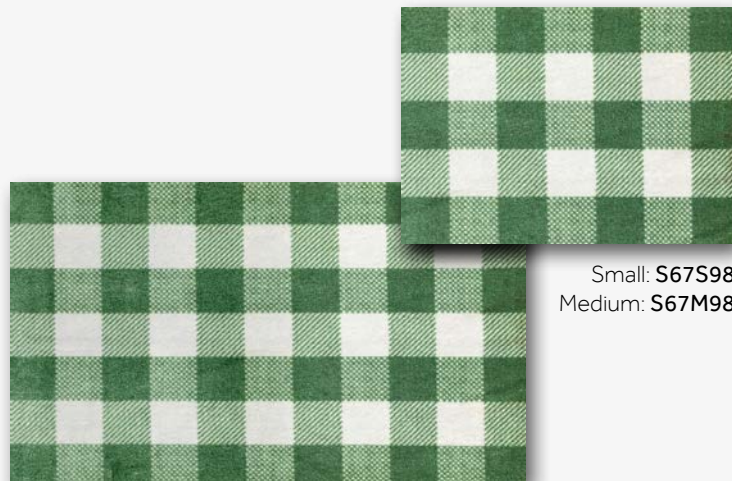

Gingham Red

Medium: S67M95
Runner: S67R95

Patchwork

Medium: S67M82
Runner: S67R82

Tartan Sage

Small: S67S98
Medium: S67M98

wash+dry
SOLIDS

Small 20 x 27.5 in
Medium 27.5 x 47 in