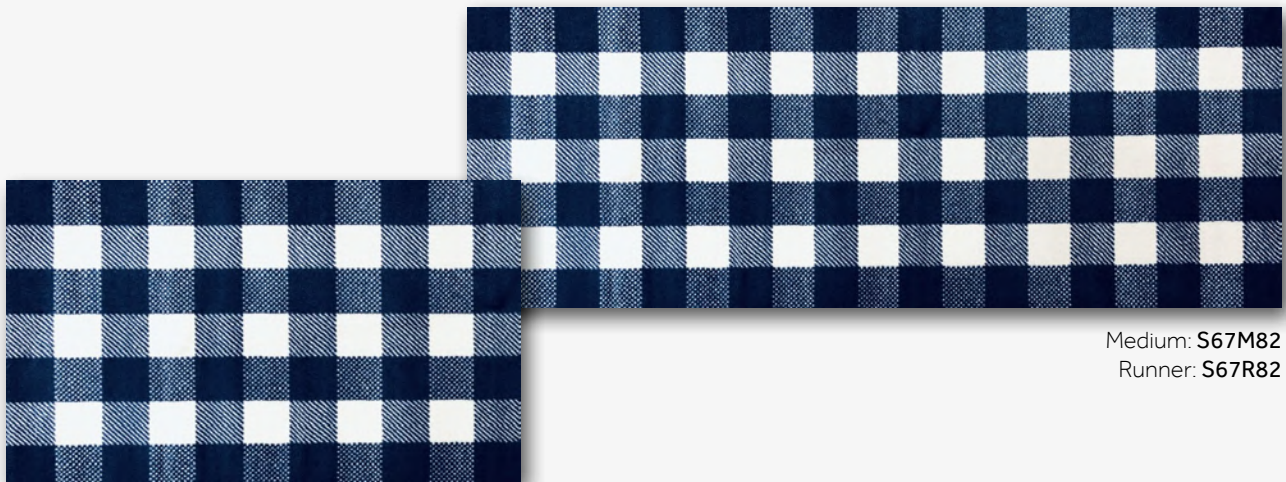

Gingham Red

Medium: S67M95
Runner: S67R95

Patchwork

Medium: S67M82
Runner: S67R82

Tartan Sage

Small: S67S98
Medium: S67M98

wash+dry
SOLIDS

Small 20 x 27.5 in
Medium 27.5 x 47 in