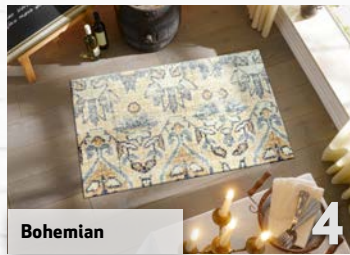

make more of your floor

DESIGNS

SOLIDS AND SHAPES

PERSONALIZED