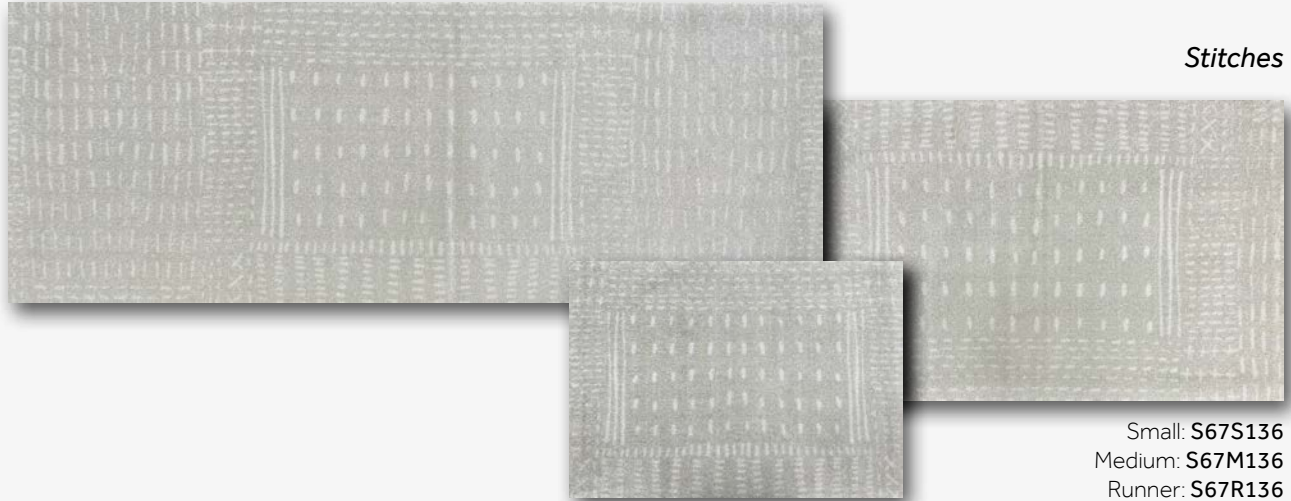

Zen

Small: **S67S130**
Medium: **S67M130**
Runner: **S67R130**

Linen

Small: **S67S121**
Medium: **S67M121**
Runner: **S67R121**

Linen Runner

Stitches

Small: S67S136
Medium: S67M136
Runner: S67R136

Taos