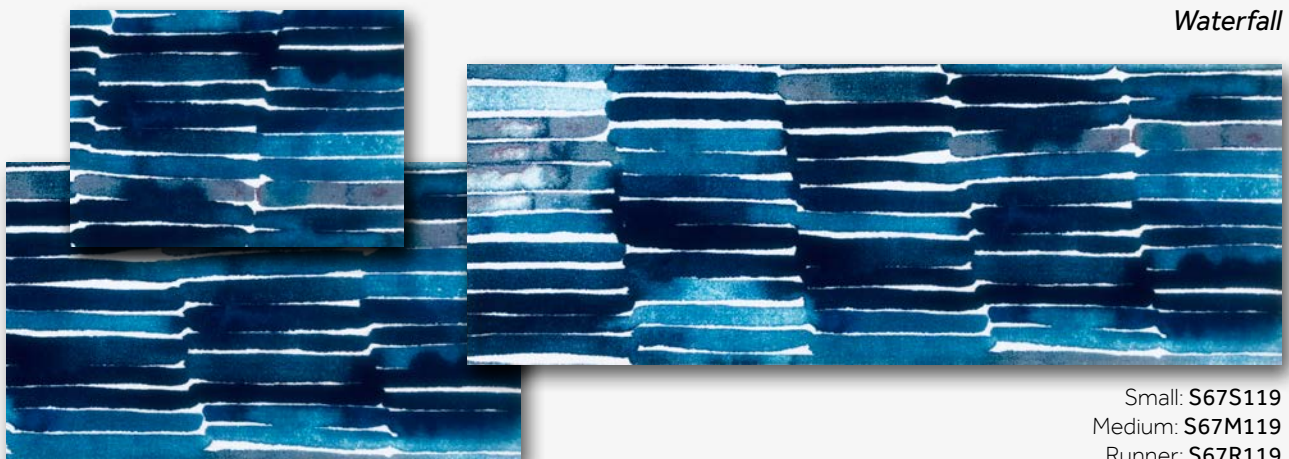

Seaside Small

Seaside

Small: S67S125
Medium: S67M125
Runner: S67R125

Linen

Small: S67S121
Medium: S67M121
Runner: S67R121

Waterfall

Small: S67S119
Medium: S67M119
Runner: S67R119

wash+dry
SEASIDE