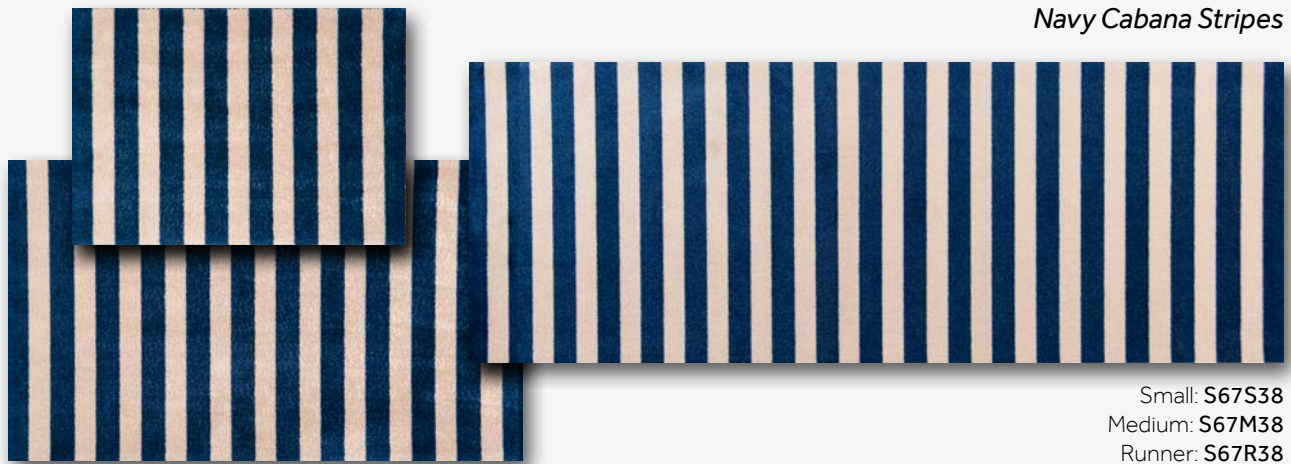

Navy Cabana Stripes

Small: S67S38
Medium: S67M38
Runner: S67R38