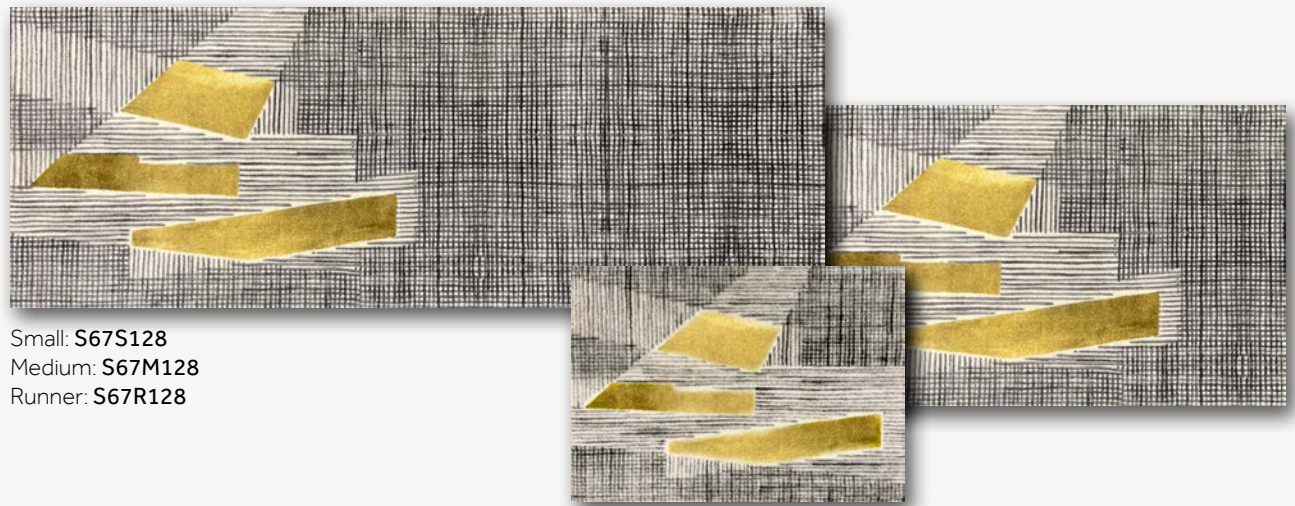

Small 20 x 27.5 in
Medium 27.5 x 47 in
Runner 27.5 x 75 in

Alloy

Small: **S67S128**
Medium: **S67M128**
Runner: **S67R128**

Harpe Runner

Farmhouse Stripes

Small: S67S51
Medium: S67M51
Runner: S67R51

Burnt

Small: S67S46
Medium: S67M46
Runner: S67R46