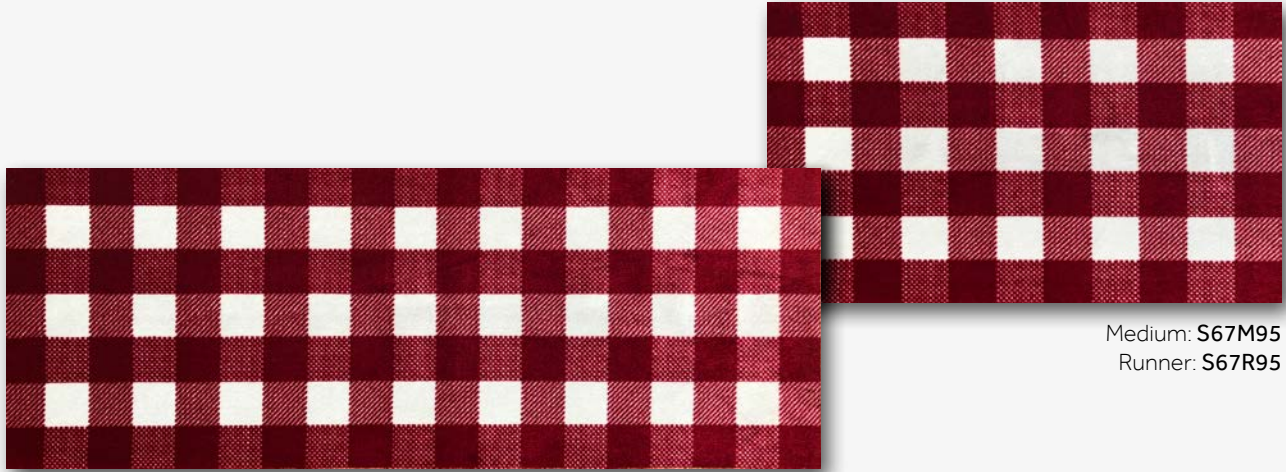

Gingham Red

Medium: S67M95
Runner: S67R95