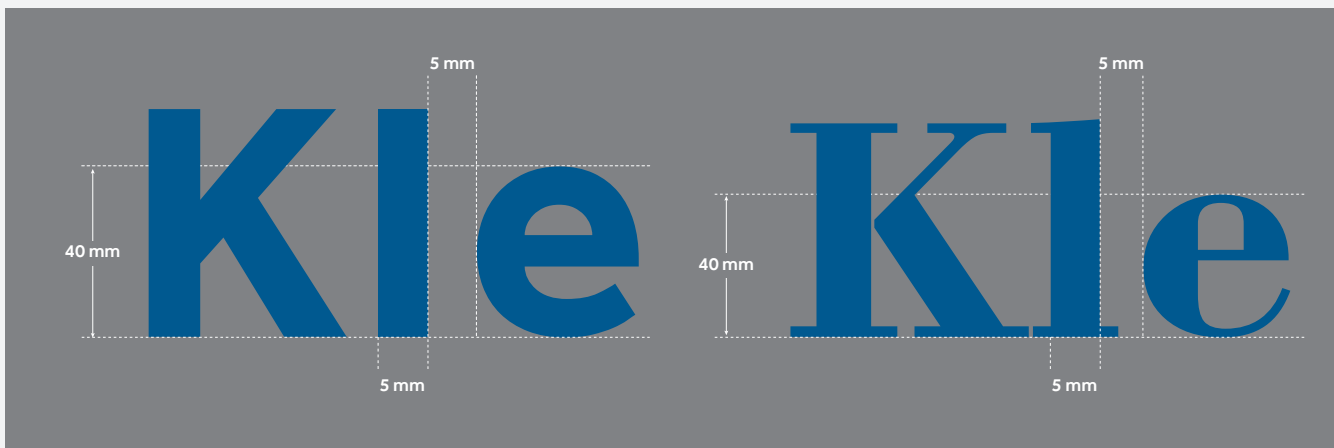

Scripts & Serif Fonts

Minimum Text Size

Coloured letters

Sans-Serif Fonts