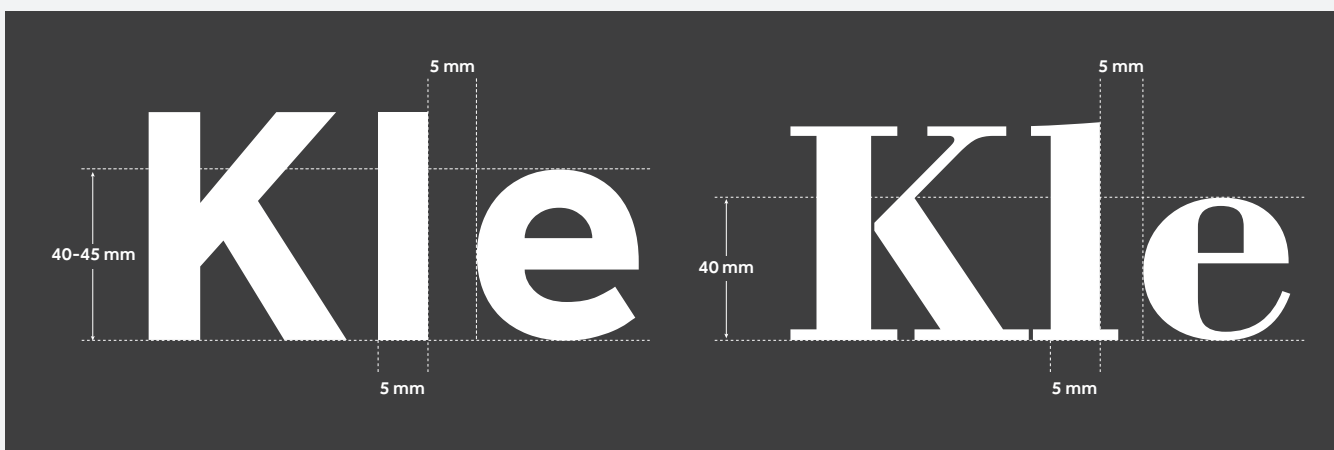

Scripts & Serif Fonts

White letters on a dark background

Sans-Serif Fonts