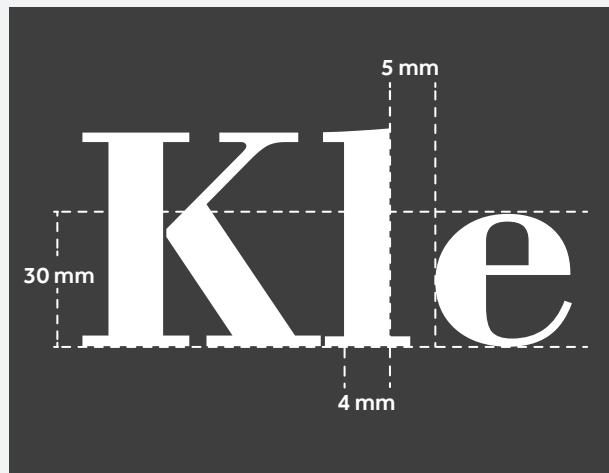

Scripts & Serif Fonts

Minimum Line Thickness

Light Backgrounds

All line thicknesses must be kept above a minimum of 4 mm or more.

4 mm

Light Backgrounds

All line thicknesses must be kept above a minimum of 4 mm or more.

4 mm