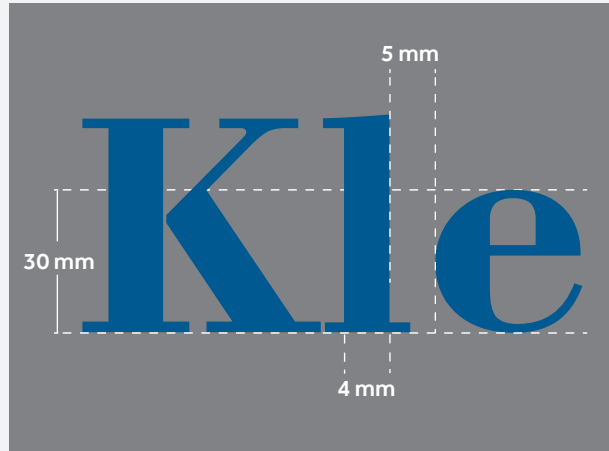

Scripts & Serif Fonts