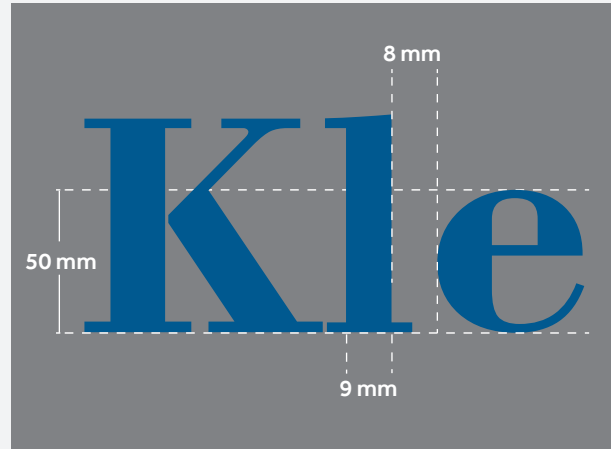

Scripts & Serif Fonts