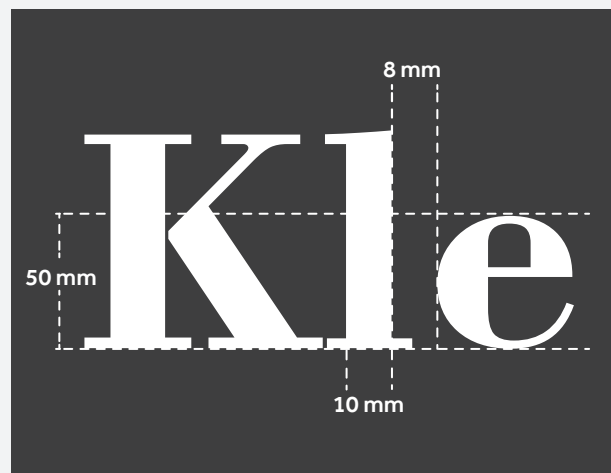

Scripts & Serif Fonts

Minimum Line Thickness

Light Backgrounds

All line thicknesses must be kept above a minimum of 9 mm or more.

9 mm

Dark Backgrounds

All line thicknesses must be kept above a minimum of 10 mm or more.

10 mm