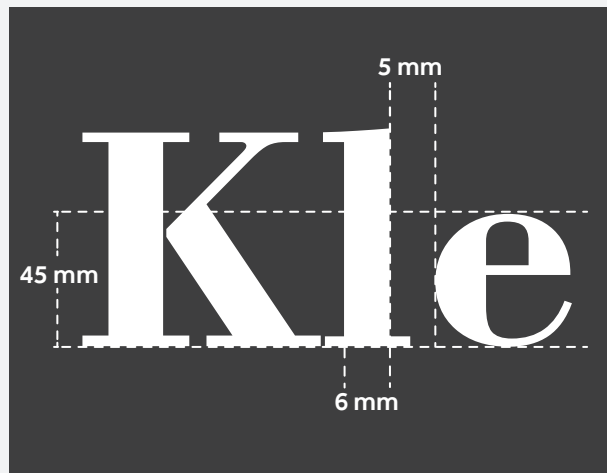

Scripts & Serif Fonts

Minimum Line Thickness

Light Backgrounds

All line thicknesses must be kept above a minimum of 5 mm or more.

5 mm

Light Backgrounds

All line thicknesses must be kept above a minimum of 6 mm or more.

6 mm