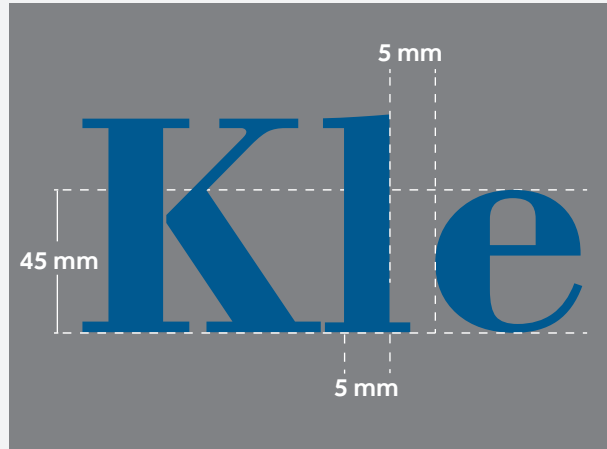

Scripts & Serif Fonts